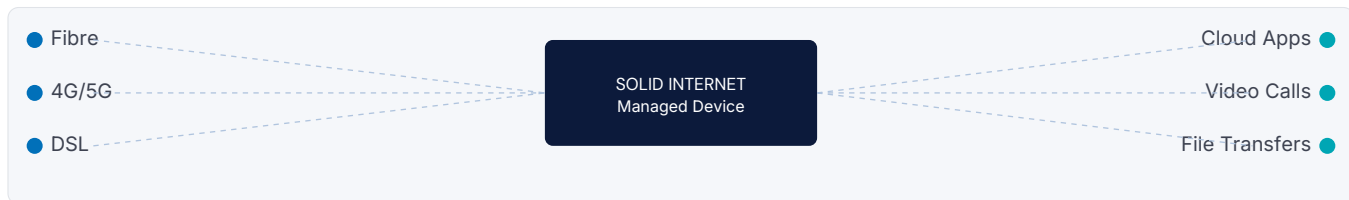

Cloud platforms, video conferencing, collaboration tools, remote access, large file transfers — all rely on stable internet. Yet most offices depend on a single connection, leaving performance vulnerable to congestion and outages.

- Video calls freeze
- Cloud systems slow
- Uploads stall

THE SOLUTION

Introducing Solid Internet

Solid Internet intelligently manages multiple internet connections simultaneously. Traffic is distributed across available paths automatically. If one line slows or fails, your applications continue — without manual intervention.